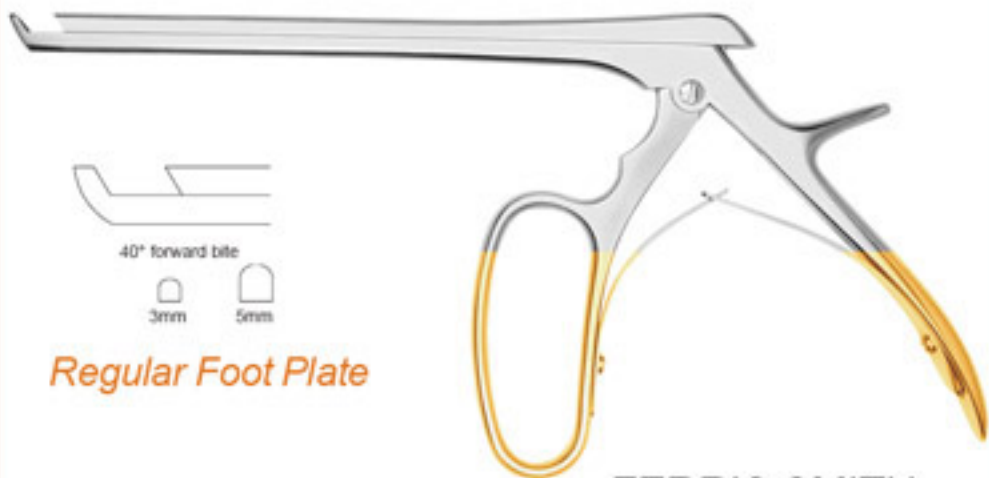

Thin Foot Plate

LOVE KERRISON
Rongeur / Punch

LBP-1145

Shaft Sizes: 6" / 7" / 8" / 9"
90°UP / 40° Forward / 90° Down
w/ thin foot plate

BITE SIZES

1mm / 2mm / 3mm /
4mm / 5mm / 6mm

Regular Foot Plate

FERRIS SMITH
Rongeur / Punch

LBP-1150
Shaft Sizes: 7" / 8"
40° Forward
w/ regular foot plate

BITE SIZES
3mm / 5mm
RING HANDLE STYLE

up bite regular footplate

1/1  3mm bite up

1/1  5mm bite up

down bite regular footplate

1/1  3mm bite down