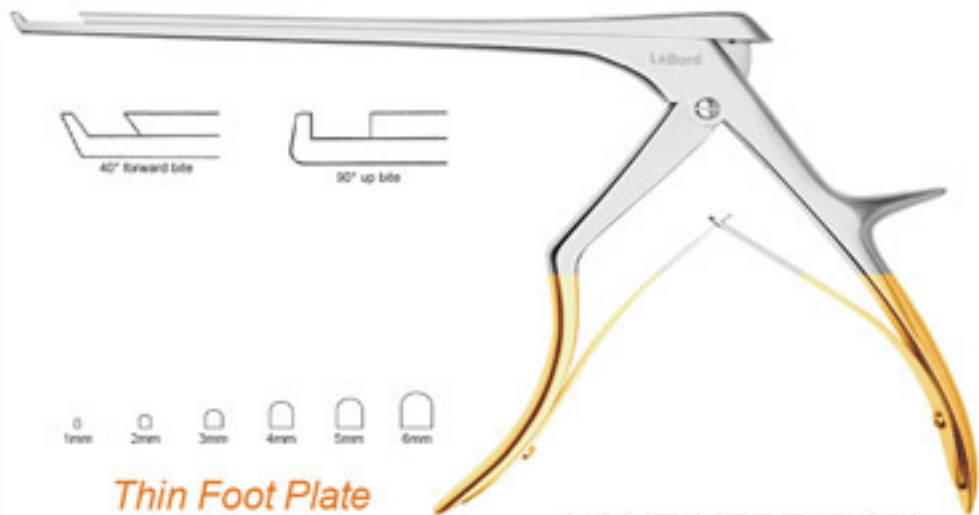

Shaft Sizes: 6" / 7" / 8" / 9" / 10" / 11"

90° Up / 40° Forward

w/ regular foot plate

BITE SIZES

1mm / 2mm / 3mm / 4mm

5mm / 6mm

10" and 11" available in 4 & 6mm FORWARD

LBP-1135B
Shaft Sizes: 6" / 7" / 8" / 9"
90° Down / 40° Down
w/ regular foot plate

BITE SIZES
2mm / 3mm / 4mm
5mm / 6mm

LOVE KERRISON
Rongeur / Punch

LBP-1140

Shaft Sizes: 6" / 7" / 8"

40° Forward

w/ regular foot plate

BITE SIZES

**1X15mm / 2X15mm / 3X15mm /
4X15mm / 5X15mm / 6X15mm**

Thin Foot Plate

LOVE KERRISON
Rongeur / Punch

LBP-1145

Shaft Sizes: 6" / 7" / 8" / 9"
90°UP / 40° Forward / 90° Down
w/ thin foot plate

BITE SIZES

1mm / 2mm / 3mm /
4mm / 5mm / 6mm

Regular Foot Plate

FERRIS SMITH
Rongeur / Punch

LBP-1150
Shaft Sizes: 7" / 8"
40° Forward
w/ regular foot plate

BITE SIZES
3mm / 5mm
RING HANDLE STYLE

up bite regular footplate

1/1  3mm bite up

1/1  5mm bite up

down bite regular footplate

1/1  3mm bite down