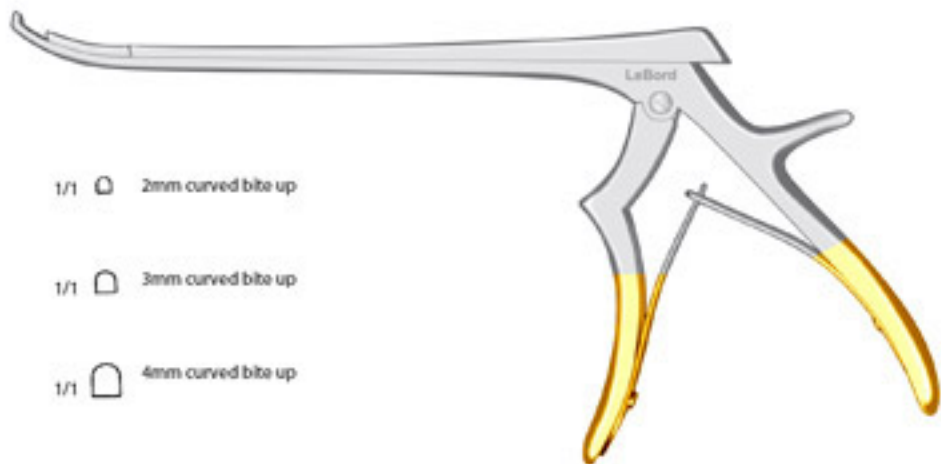

5 1/2" 90° down 3mm

HAJEK-KOFLER
Rongeur
w/regular footplate

LBP-1105

5 1/2" 90° Down

BITE SIZES
3mm

4" 90° up 2mm
4" 90° up 3mm
4" 90° up 4mm
4" 90° up 5mm
4" 90° up 6mm

KERRISON MASTOID
Rongeur / Punch
w/regular footplate

LBP-1110

4" 90° Up

BITE SIZES

2mm / 3mm / 4mm / 5mm / 6mm

RANEY
Rongeur / Punch

LBP-1115

6" 90° UP

7" 90° UP

BITE SIZES
6mm

FORAMENOTOMY Rongeur / Punch

LBP-1120

**8" Curved UP
Upward Curved Shaft and
Forward Angle Footplate**

**BITE SIZES
2mm / 3mm / 4mm**

SPURLING KERRISON Rongeur / Punch

LBP-1125

Shaft Sizes: 7" / 8" / 9" / 10" and 11"
90° Down / 40° Forward / 90° Up
w/regular footplate

BITE SIZES

1mm / 2mm / 3mm / 4mm
5mm / 6mm

Note: 9" / 10" and 11" are available in Forward only.

Thin Foot Plate

SPURLING KERRISON Rongeur / Punch

LBP-1130

Shaft Sizes: **6" / 7" / 8" / 9"**

90° Down / 40° Forward / 90° Up
w/ thin foot plate