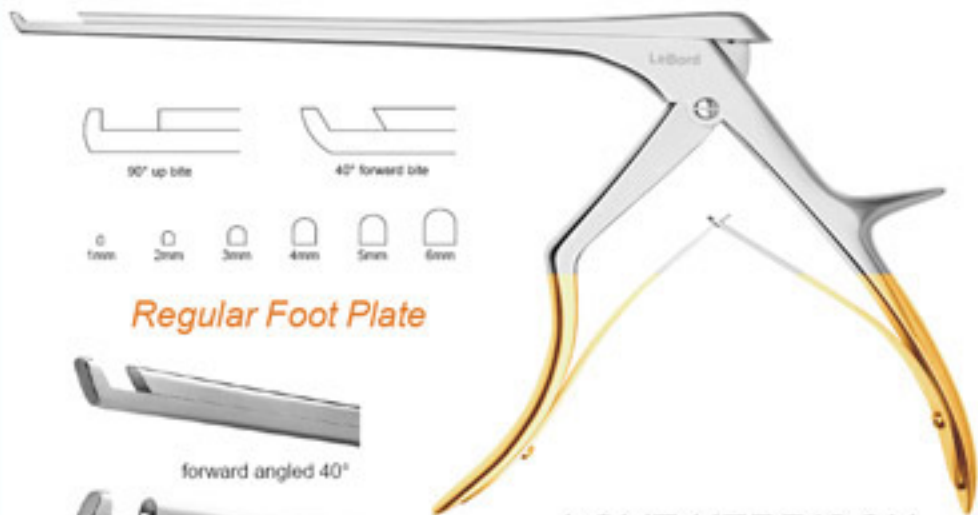

BITE SIZES
6mm

FORAMENOTOMY Rongeur / Punch

LBP-1120

**8" Curved UP
Upward Curved Shaft and
Forward Angle Footplate**

**BITE SIZES
2mm / 3mm / 4mm**

SPURLING KERRISON Rongeur / Punch

LBP-1125

Shaft Sizes: 7" / 8" / 9" / 10" and 11"
90° Down / 40° Forward / 90° Up
w/regular footplate

BITE SIZES

1mm / 2mm / 3mm / 4mm
5mm / 6mm

Note: 9" / 10" and 11" are available in Forward only.

Thin Foot Plate

SPURLING KERRISON Rongeur / Punch

LBP-1130

Shaft Sizes: **6" / 7" / 8" / 9"**

90° Down / 40° Forward / 90° Up
w/ thin foot plate

BITE SIZES

**1mm / 2mm / 3mm / 4mm
5mm / 6mm**

Note: 6" and 9" are available in Forward only.

Regular Foot Plate

forward angled 40°

up bite 90°

LOVE KERRISON
Rongeur / Punch

LBP-1135

Shaft Sizes: 6" / 7" / 8" / 9" / 10" / 11"

90° Up / 40° Forward

w/ regular foot plate

BITE SIZES

1mm / 2mm / 3mm / 4mm

5mm / 6mm

10" and 11" available in 4 & 6mm FORWARD

LBP-1135B
Shaft Sizes: 6" / 7" / 8" / 9"
90° Down / 40° Down
w/ regular foot plate