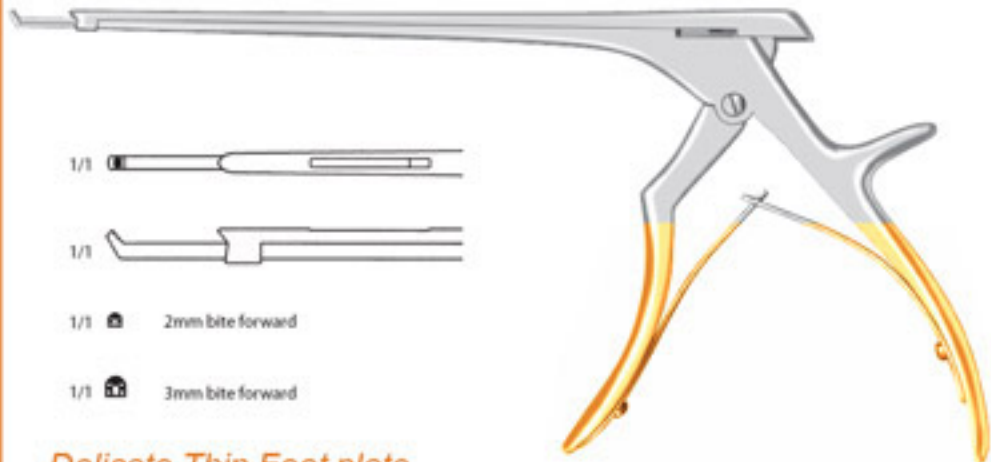

LBP-1150
Shaft Sizes: 7" / 8"
40° Forward
w/ regular foot plate

BITE SIZES
3mm / 5mm
RING HANDLE STYLE

up bite regular footplate

1/1  3mm bite up

1/1  5mm bite up

down bite regular footplate

1/1  3mm bite down

1/1  5mm bite down

Regular Foot Plate

SCHLESINGER CERVICALLAMINECTOMY Rongeur / Punch

LBP-1155

Shaft Sizes: 6"

**UP Bite and DOWN Bite
w/ regular foot plate**

**BITE SIZES
3mm / 5mm**

Delicate Thin Foot plate

MULTI-BITE KERRISON Rongeur / Punch

LBP-1160
Shaft Sizes: 7"
Forward Bite
w/ delicate thin foot plate

BITE SIZES
2mm / 3mm

Regular Foot plate

FERRI SMITH KERRISON
ENDOSCOPIC Punch

LBP-1165

Total 20" Length

Shaft Sizes: 10.3/4" / TIP Length: 3 1/4"