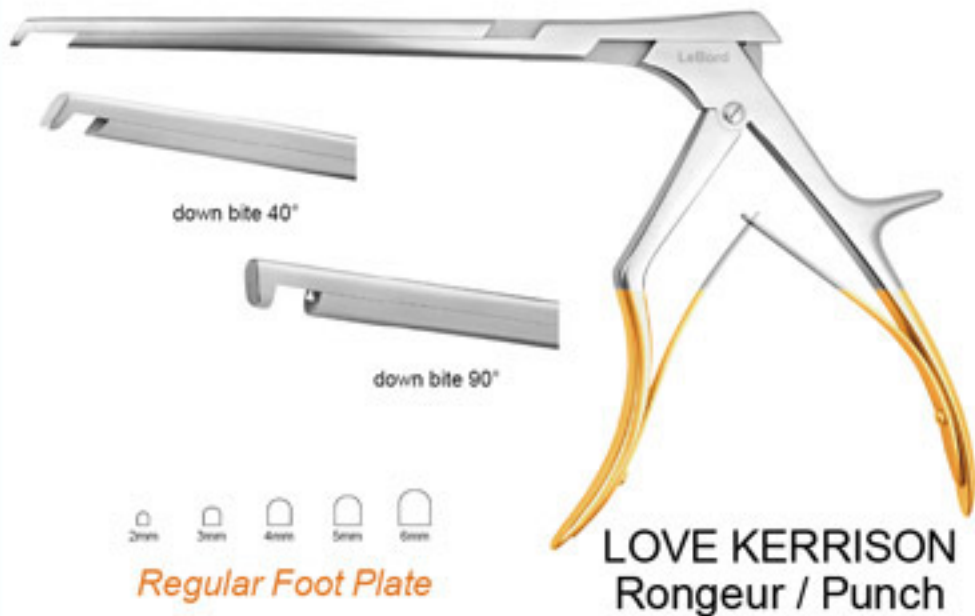

BITE SIZES

**1mm / 2mm / 3mm / 4mm
5mm / 6mm**

Note: 6" and 9" are available in Forward only.

Regular Foot Plate

forward angled 40°

up bite 90°

LOVE KERRISON
Rongeur / Punch

LBP-1135

Shaft Sizes: 6" / 7" / 8" / 9" / 10" / 11"

90° Up / 40° Forward

w/ regular foot plate

BITE SIZES

1mm / 2mm / 3mm / 4mm

5mm / 6mm

10" and 11" available in 4 & 6mm FORWARD

LBP-1135B
Shaft Sizes: 6" / 7" / 8" / 9"
90° Down / 40° Down
w/ regular foot plate

BITE SIZES
2mm / 3mm / 4mm
5mm / 6mm

LOVE KERRISON
Rongeur / Punch

LBP-1140

Shaft Sizes: 6" / 7" / 8"

40° Forward

w/ regular foot plate

BITE SIZES

**1X15mm / 2X15mm / 3X15mm /
4X15mm / 5X15mm / 6X15mm**