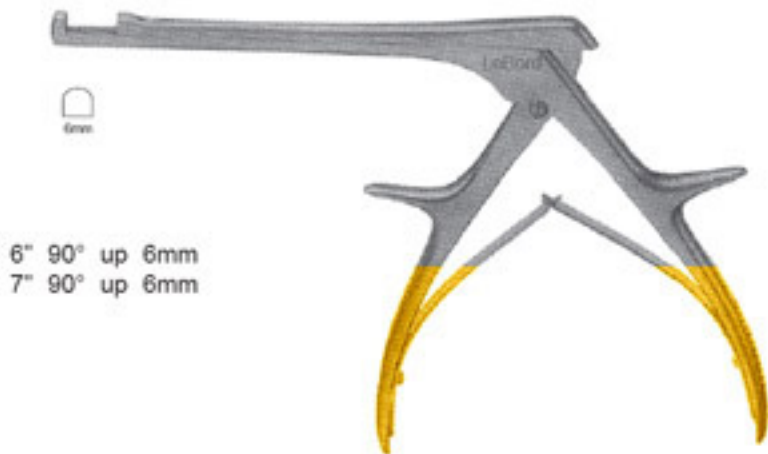

5 1/2" 90° down 3mm

HAJEK-KOFLER
Rongeur
w/regular footplate

LBP-1105

5 1/2" 90° Down

BITE SIZES
3mm

4" 90° up 2mm
4" 90° up 3mm
4" 90° up 4mm
4" 90° up 5mm
4" 90° up 6mm

KERRISON MASTOID
Rongeur / Punch
w/regular footplate

LBP-1110

4" 90° Up

BITE SIZES

2mm / 3mm / 4mm / 5mm / 6mm

RANEY
Rongeur / Punch

LBP-1115

6" 90° UP

7" 90° UP

BITE SIZES
6mm

FORAMENOTOMY Rongeur / Punch

LBP-1120

**8" Curved UP
Upward Curved Shaft and
Forward Angle Footplate**

**BITE SIZES
2mm / 3mm / 4mm**

SPURLING KERRISON Rongeur / Punch

LBP-1125

Shaft Sizes: 7" / 8" / 9" / 10" and 11"
90° Down / 40° Forward / 90° Up
w/regular footplate

LBP-1150
Shaft Sizes: 7" / 8"
40° Forward
w/ regular foot plate

BITE SIZES
3mm / 5mm
RING HANDLE STYLE

up bite regular footplate

1/1  3mm bite up

1/1  5mm bite up

down bite regular footplate

1/1  3mm bite down