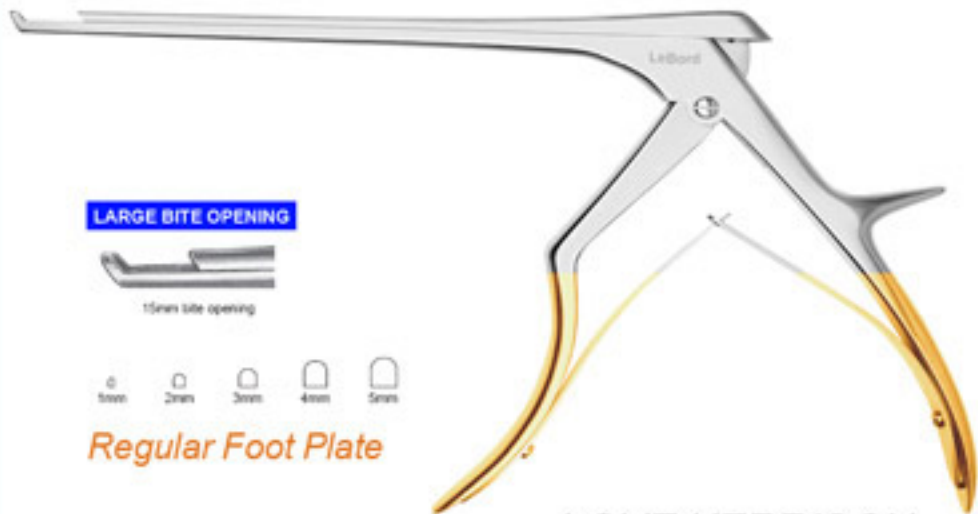

LOVE KERRISON
Rongeur / Punch

LBP-1140

Shaft Sizes: 6" / 7" / 8"

40° Forward

w/ regular foot plate

BITE SIZES

**1X15mm / 2X15mm / 3X15mm /
4X15mm / 5X15mm / 6X15mm**