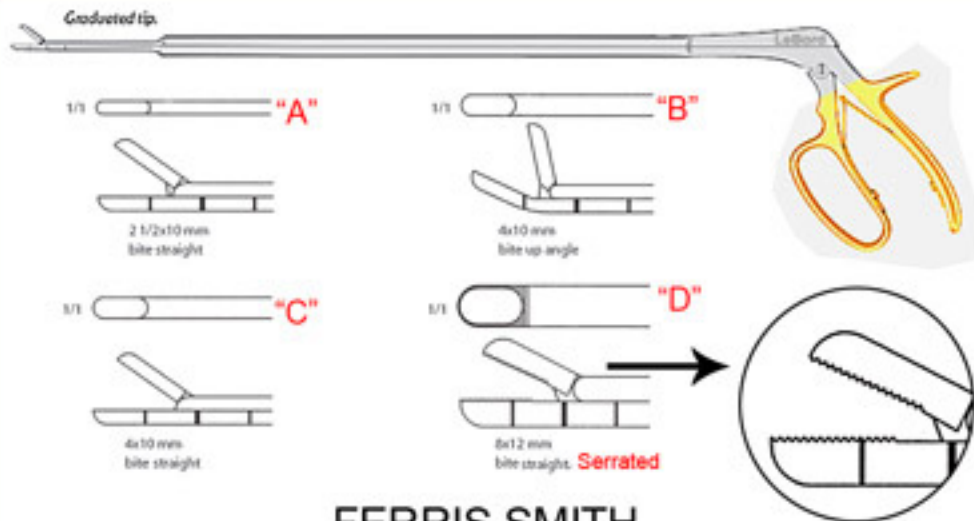

Straight

BITE SIZE

6mm Round

1/1
small
4x9 mm bite

1/1
medium
5x10 mm bite

1/1
large
6x11 mm bite

WILDE Intervertebral Discs Rongeur

LBP-1065

5" Shaft Size

Fenestrated Jaws Straight

BITE SIZES

4X9mm Small

5X10mm Medium

6X11mm Large

FERRIS SMITH
Intervertebral Discs Rongeur

LBP-1070

7" Shaft Size
Straight Up Down

BITE SIZES
2X10mm
3X10mm
4X10mm
6X10mm

FERRIS SMITH

Intervertebral Discs Rongeur Endoscopic

LBP-1075

20" Total Length
 3 1/4" Tip Length
 10 3/4" Shaft Length
 6" Handle Length
 12mm Shaft Diameter

BITE SIZES

A: 21 / 2X10mm Straight

B: 4X10mm Up Angle

C: 4X10mm Straight

D: 8X12mm Straight / Serrated