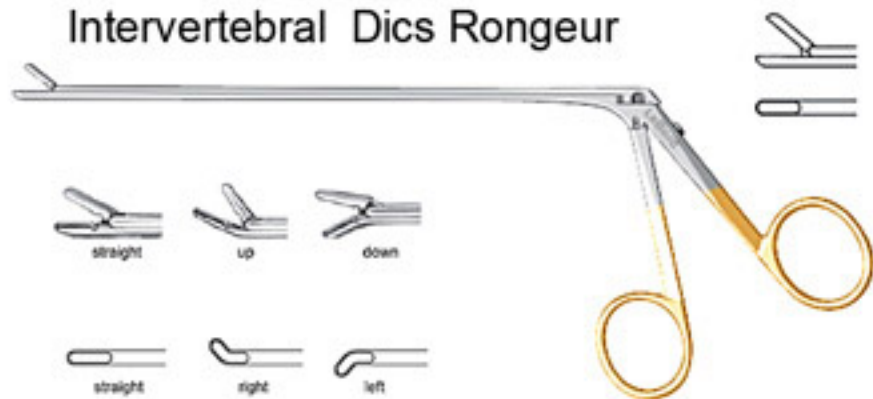

4X14mm

5X14mm

7" Straight

2X12mm

3X12mm

4X14mm

5X14mm

6X14mm

7" UP

2X12mm

3X12mm

4X14mm

5X14mm

7" Down

3X12mm

4X14mm

DECKER Intervertebral Discs Rongeur

LBP-1035

6" Shaft Size

Staright

Up

Down

Right

Left