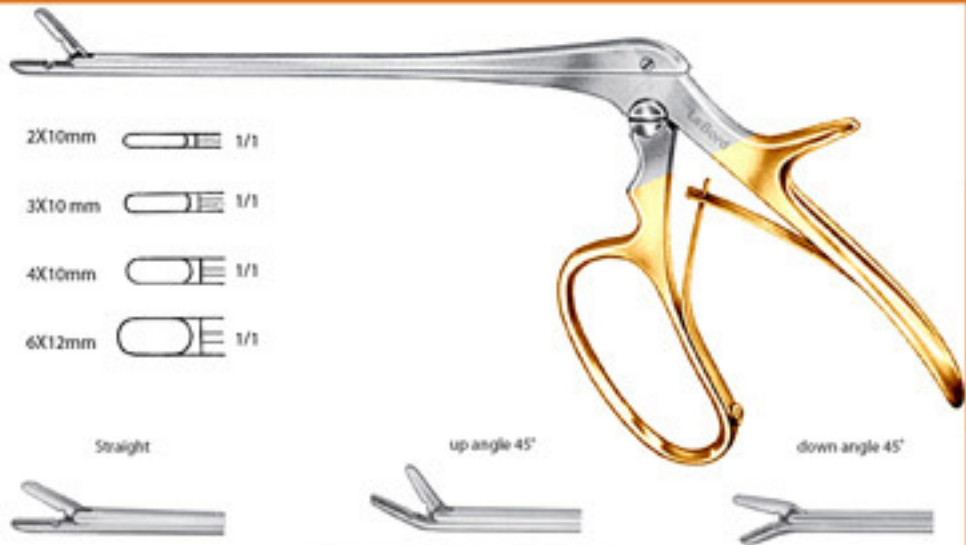

Straight

BITE SIZE

6mm Round

1/1
small
4x9 mm bite

1/1
medium
5x10 mm bite

1/1
large
6x11 mm bite

WILDE Intervertebral Discs Rongeur

LBP-1065

5" Shaft Size

Fenestrated Jaws Straight

BITE SIZES

4X9mm Small

5X10mm Medium

6X11mm Large

FERRIS SMITH
Intervertebral Discs Rongeur

LBP-1070

7" Shaft Size
Straight Up Down

BITE SIZES
2X10mm
3X10mm
4X10mm
6X10mm

FERRIS SMITH

Intervertebral Discs Rongeur Endoscopic

LBP-1075

20" Total Length
 3 1/4" Tip Length
 10 3/4" Shaft Length
 6" Handle Length
 12mm Shaft Diameter

BITE SIZES

A: 21 / 2X10mm Straight

B: 4X10mm Up Angle

C: 4X10mm Straight

D: 8X12mm Straight / Serrated